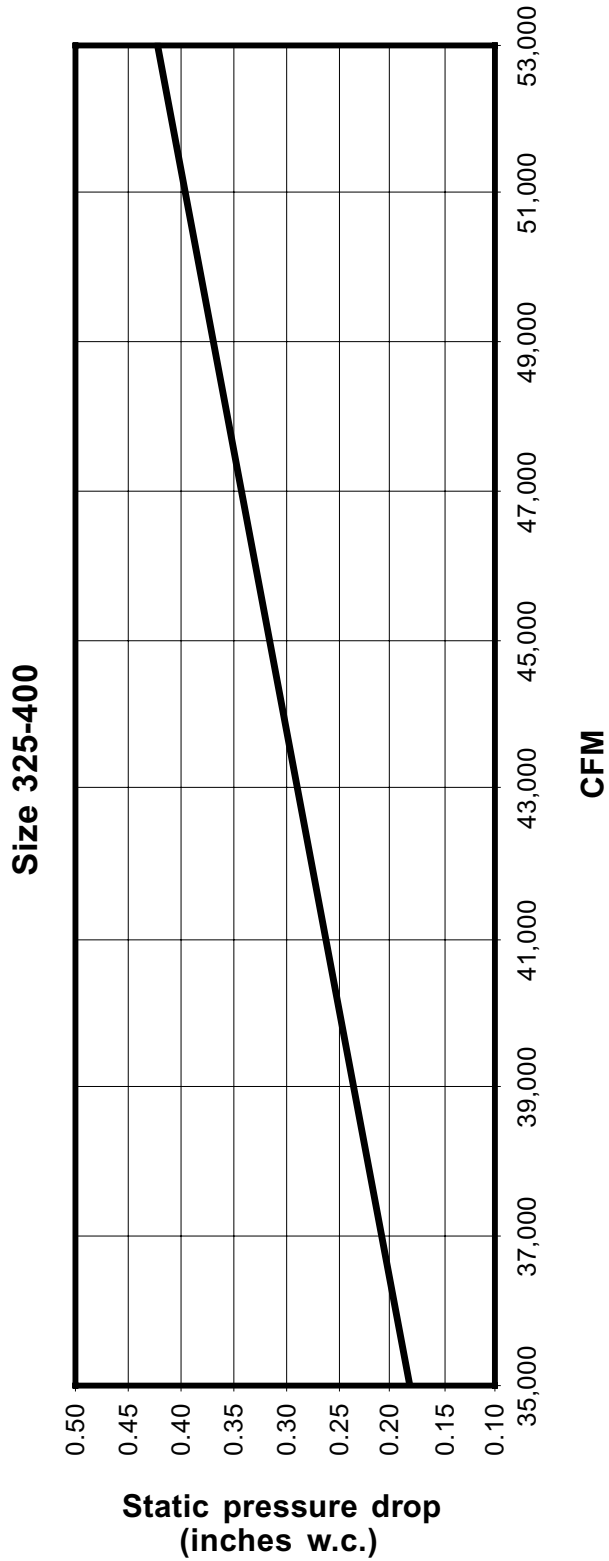

Pressure Drop Chart

Model GTD-160

Pressure Drop Chart

Model GTD-320

GTD 320 Air Side Pressure Drop - Averaged

Pressure Drop Chart

Model GTD-480

GTD 480 Air Side Pressure Drop - Averaged

Pressure Drop Chart

Model GTD-800

GTD 800 Air Side Pressure Drop - Averaged

Pressure Drop Chart

Model GTD-1120

GTD 1120 Air Side Pressure Drop - Averaged

Pressure Drop Chart

Model GTDM-25-40

Pressure Drop Chart

Model GTDM-45-55

Pressure Drop Chart

Model GTDM-65-75

Pressure Drop Chart

Model GTDM-85-100

Pressure Drop Chart

Model GTDM-125-175

Pressure Drop Chart

Model GTDM-200-250

Pressure Drop Chart

Model GTDM-275-300

Pressure Drop Chart

Model GTDM-325-400

Pressure Drop Chart

Model GTDM-500-600