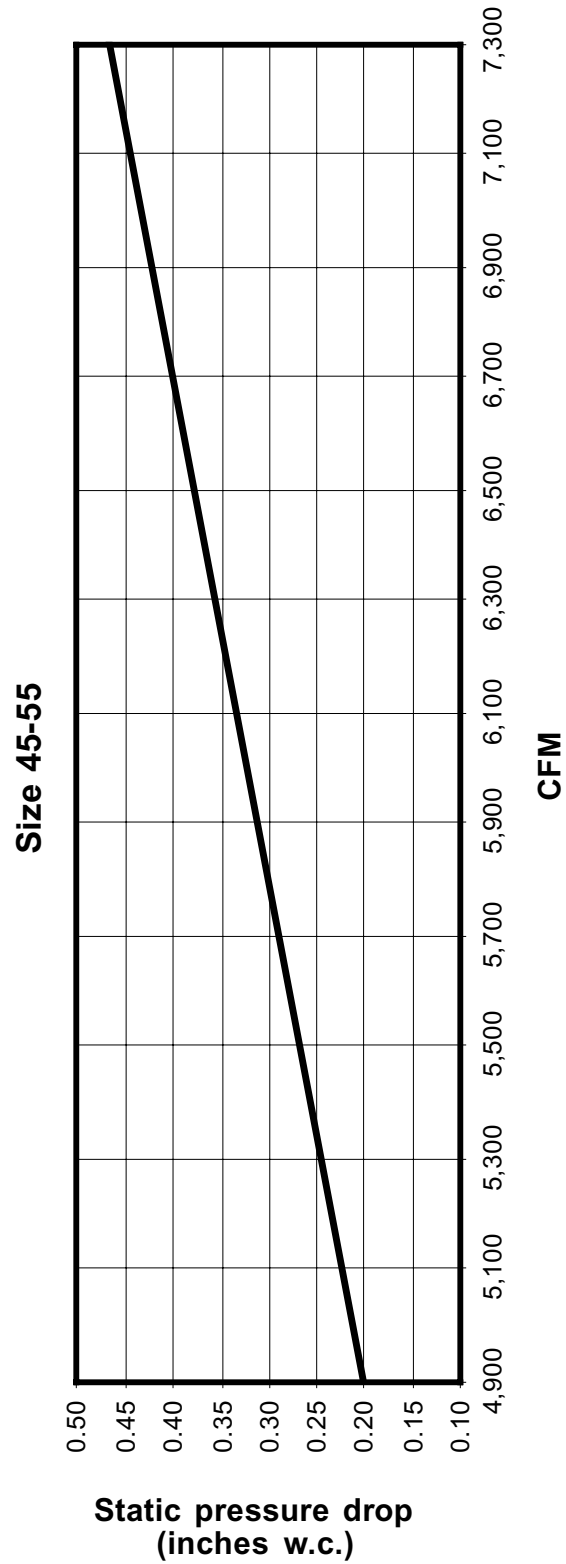

Pressure Drop Chart

Model GTD-160

Pressure Drop Chart

Model GTD-320

GTD 320 Air Side Pressure Drop - Averaged

Pressure Drop Chart

Model GTD-480

GTD 480 Air Side Pressure Drop - Averaged

Pressure Drop Chart

Model GTD-800

GTD 800 Air Side Pressure Drop - Averaged

Pressure Drop Chart

Model GTD-1120

GTD 1120 Air Side Pressure Drop - Averaged

Pressure Drop Chart

Model GTDM-25-40

Pressure Drop Chart

Model GTDM-45-55

Pressure Drop Chart

Model GTDM-65-75

Pressure Drop Chart

Model GTDM-85-100

Pressure Drop Chart

Model GTDM-125-175

Pressure Drop Chart

Model GTDM-200-250

Pressure Drop Chart

Model GTDM-275-300

Pressure Drop Chart

Model GTDM-325-400

Pressure Drop Chart

Model GTDM-500-600