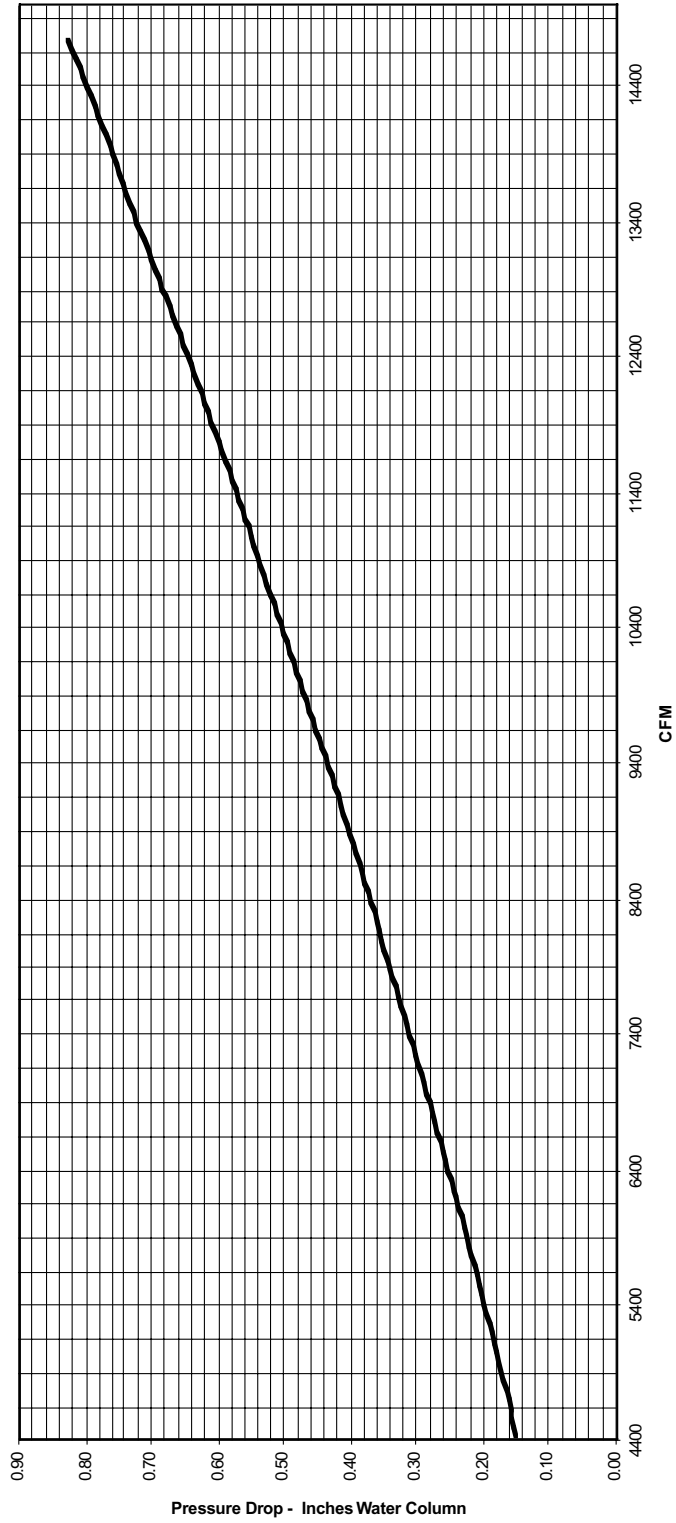

Pressure Drop Chart

Model GTD-160

Pressure Drop Chart

Model GTD-320

GTD 320 Air Side Pressure Drop - Averaged

Pressure Drop Chart

Model GTD-480

GTD 480 Air Side Pressure Drop - Averaged

Pressure Drop Chart

Model GTD-800

GTD 800 Air Side Pressure Drop - Averaged

Pressure Drop Chart

Model GTD-1120

GTD 1120 Air Side Pressure Drop - Averaged

Pressure Drop Chart

Model GTDM-25-40

Pressure Drop Chart

Model GTDM-45-55

Pressure Drop Chart

Model GTDM-65-75

Pressure Drop Chart

Model GTDM-85-100

Pressure Drop Chart

Model GTDM-125-175