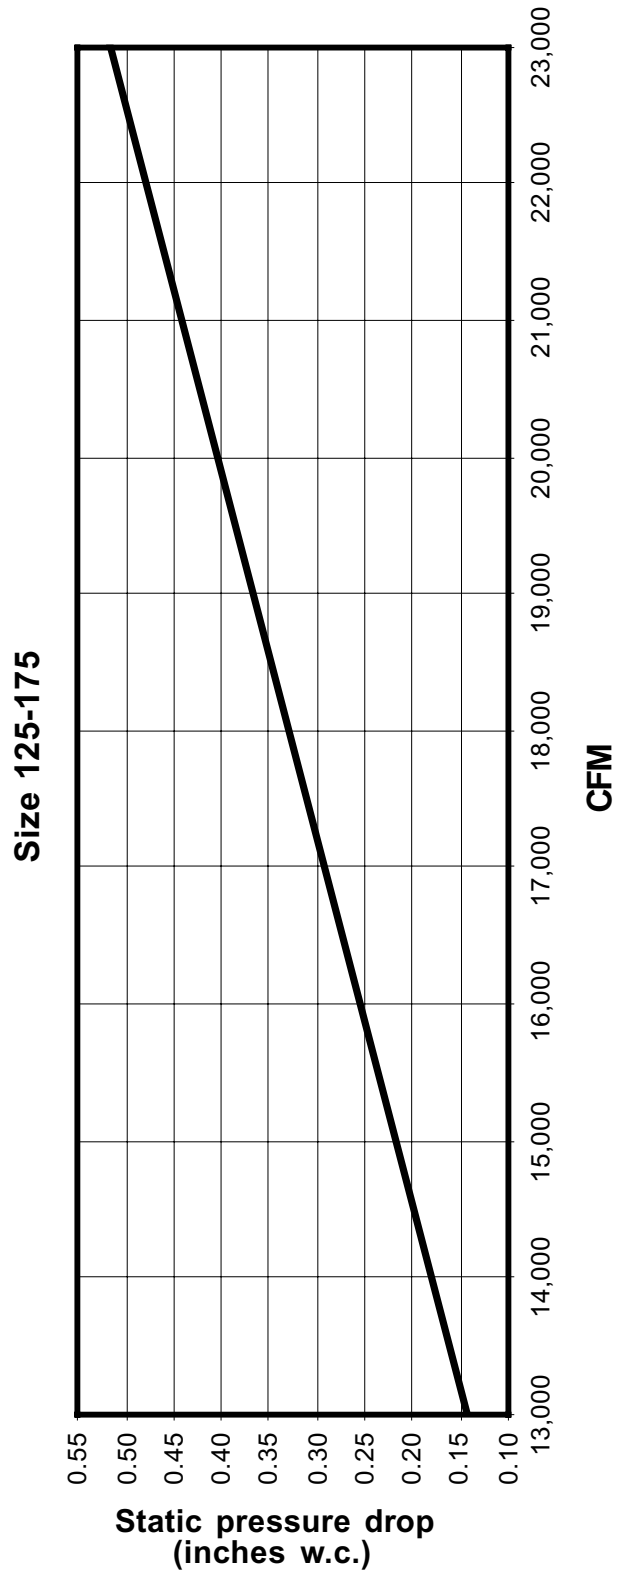

Pressure Drop Chart

Model GTD-160

Pressure Drop Chart

Model GTD-320

GTD 320 Air Side Pressure Drop - Averaged

Pressure Drop Chart

Model GTD-480

GTD 480 Air Side Pressure Drop - Averaged

Pressure Drop Chart

Model GTD-800

GTD 800 Air Side Pressure Drop - Averaged

Pressure Drop Chart

Model GTD-1120

GTD 1120 Air Side Pressure Drop - Averaged

Pressure Drop Chart

Model GTDM-25-40

Pressure Drop Chart

Model GTDM-45-55

Pressure Drop Chart

Model GTDM-65-75

Pressure Drop Chart

Model GTDM-85-100

Pressure Drop Chart

Model GTDM-125-175

Pressure Drop Chart

Model GTDM-200-250

Pressure Drop Chart

Model GTDM-275-300

Pressure Drop Chart

Model GTDM-325-400

Pressure Drop Chart

Model GTDM-500-600