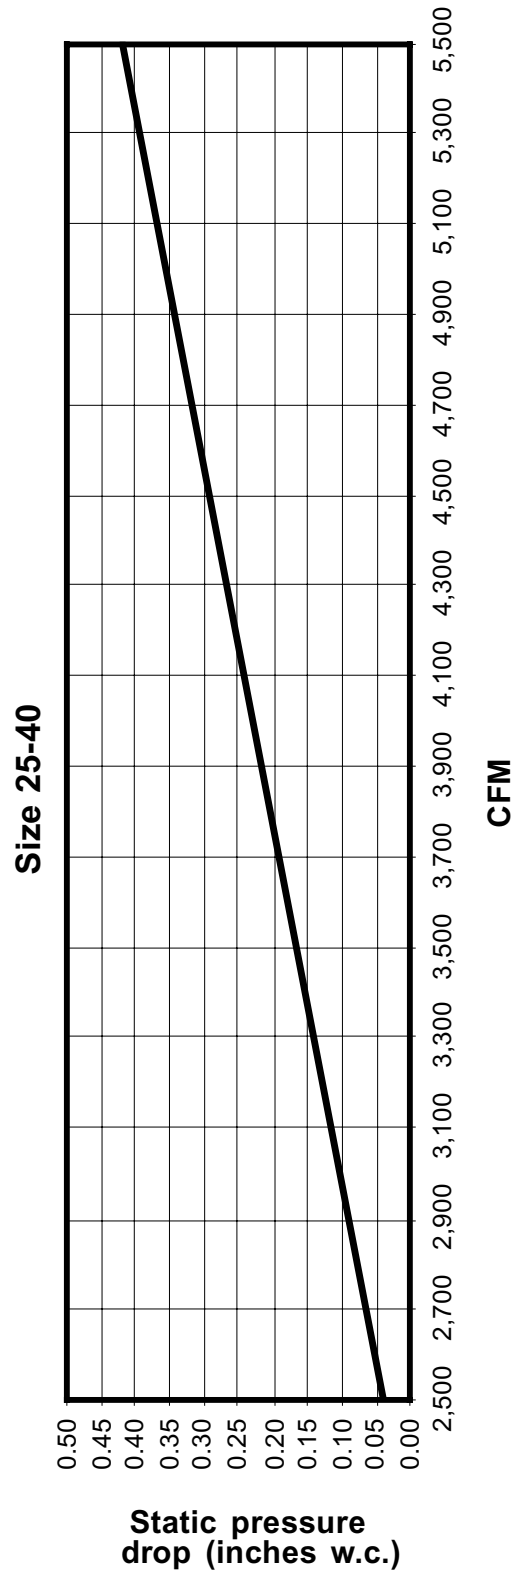

Pressure Drop Chart

Model GTD-160

Pressure Drop Chart

Model GTD-320

GTD 320 Air Side Pressure Drop - Averaged

Pressure Drop Chart

Model GTD-480

GTD 480 Air Side Pressure Drop - Averaged

Pressure Drop Chart

Model GTD-800

GTD 800 Air Side Pressure Drop - Averaged

Pressure Drop Chart

Model GTD-1120

GTD 1120 Air Side Pressure Drop - Averaged

Pressure Drop Chart

Model GTDM-25-40

Pressure Drop Chart

Model GTDM-45-55

Pressure Drop Chart

Model GTDM-65-75

Pressure Drop Chart

Model GTDM-85-100

Pressure Drop Chart

Model GTDM-125-175

Pressure Drop Chart

Model GTDM-200-250

Pressure Drop Chart

Model GTDM-275-300

Pressure Drop Chart

Model GTDM-325-400

Pressure Drop Chart

Model GTDM-500-600