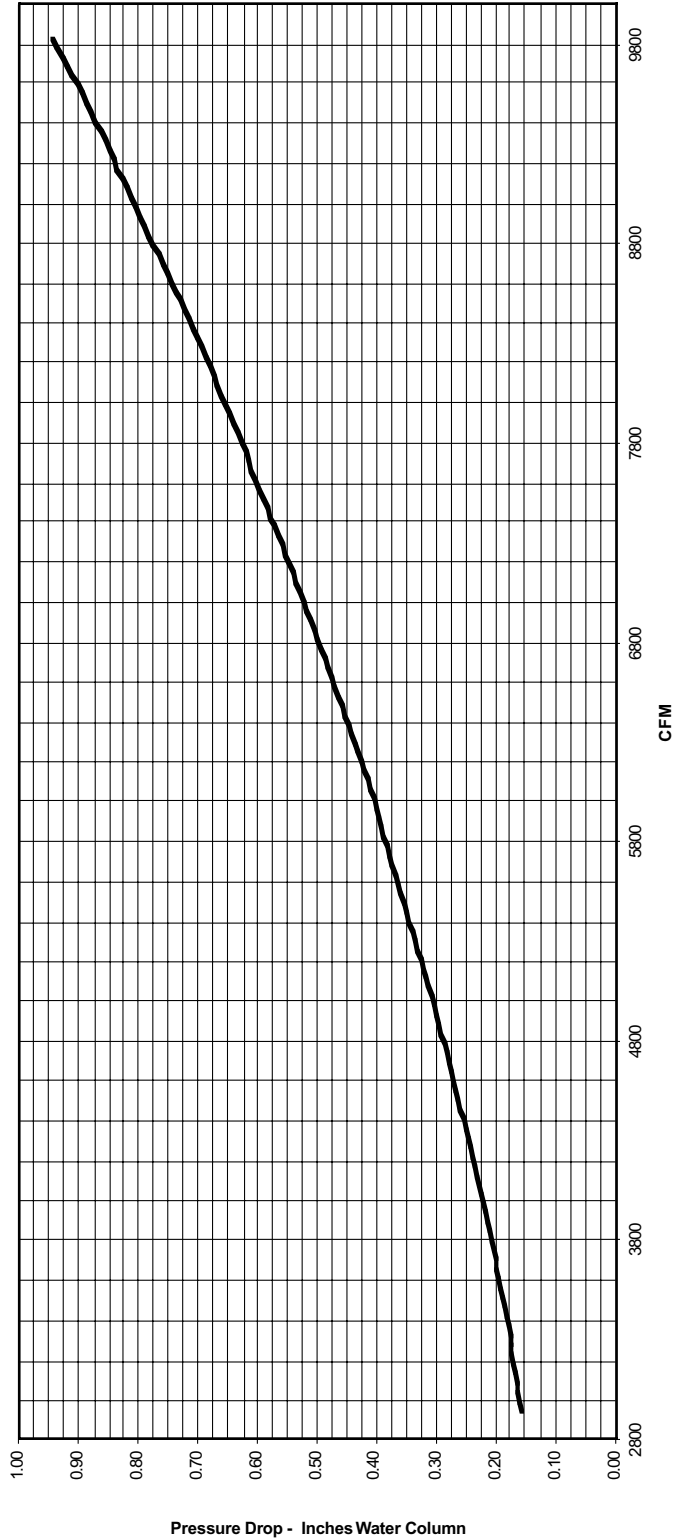

Pressure Drop Chart

Model GTD-160

Pressure Drop Chart

Model GTD-320

GTD 320 Air Side Pressure Drop - Averaged

Pressure Drop Chart

Model GTD-480

GTD 480 Air Side Pressure Drop - Averaged

Pressure Drop Chart

Model GTD-800

GTD 800 Air Side Pressure Drop - Averaged

Pressure Drop Chart

Model GTD-1120

GTD 1120 Air Side Pressure Drop - Averaged

Pressure Drop Chart

Model GTDM-25-40

Pressure Drop Chart

Model GTDM-45-55

Pressure Drop Chart

Model GTDM-65-75

Pressure Drop Chart

Model GTDM-85-100

Pressure Drop Chart

Model GTDM-125-175