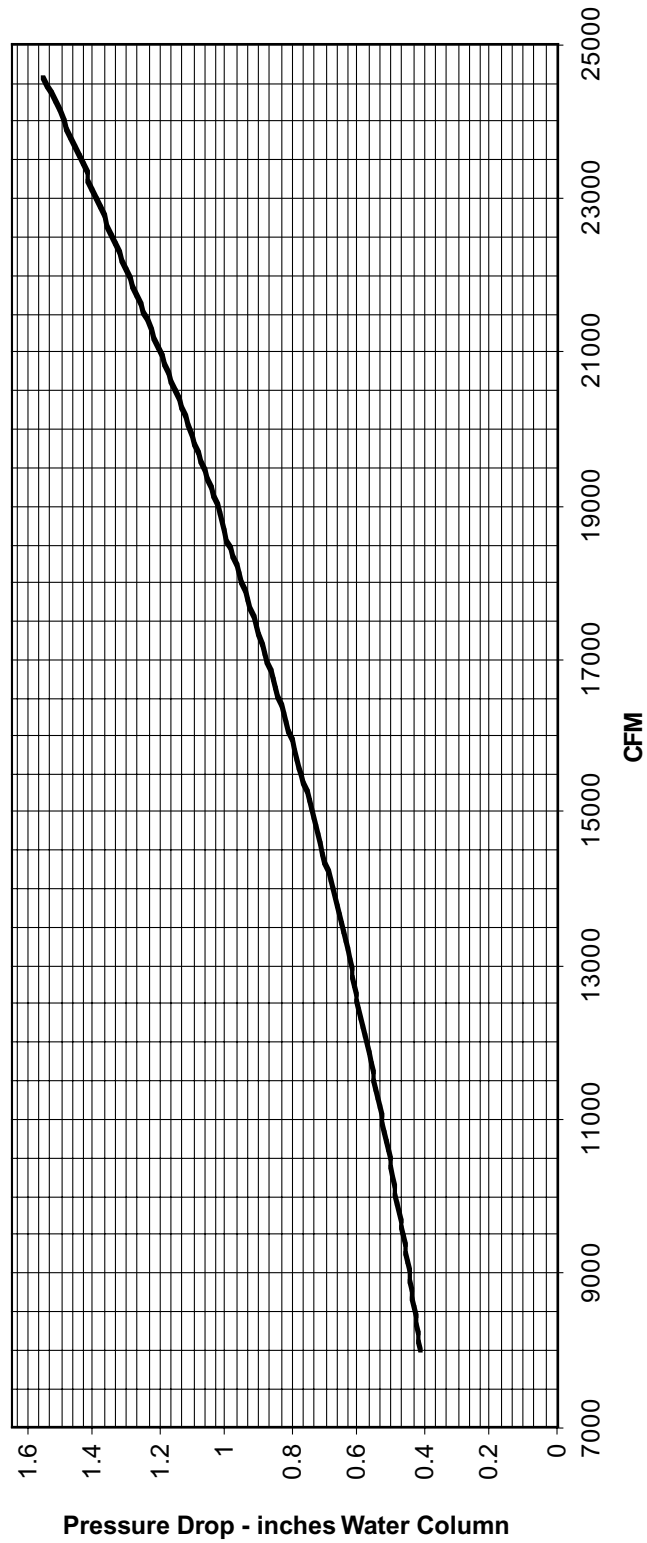

Pressure Drop Chart

Model GTD-160

Pressure Drop Chart

Model GTD-320

GTD 320 Air Side Pressure Drop - Averaged

Pressure Drop Chart

Model GTD-480

GTD 480 Air Side Pressure Drop - Averaged

Pressure Drop Chart

Model GTD-800

GTD 800 Air Side Pressure Drop - Averaged

Pressure Drop Chart

Model GTD-1120

GTD 1120 Air Side Pressure Drop - Averaged

Pressure Drop Chart

Model GTDM-25-40

Pressure Drop Chart

Model GTDM-45-55

Pressure Drop Chart

Model GTDM-65-75

Pressure Drop Chart

Model GTDM-85-100

Pressure Drop Chart

Model GTDM-125-175

Pressure Drop Chart

Model GTDM-200-250

Pressure Drop Chart

Model GTDM-275-300

Pressure Drop Chart

Model GTDM-325-400

Pressure Drop Chart

Model GTDM-500-600