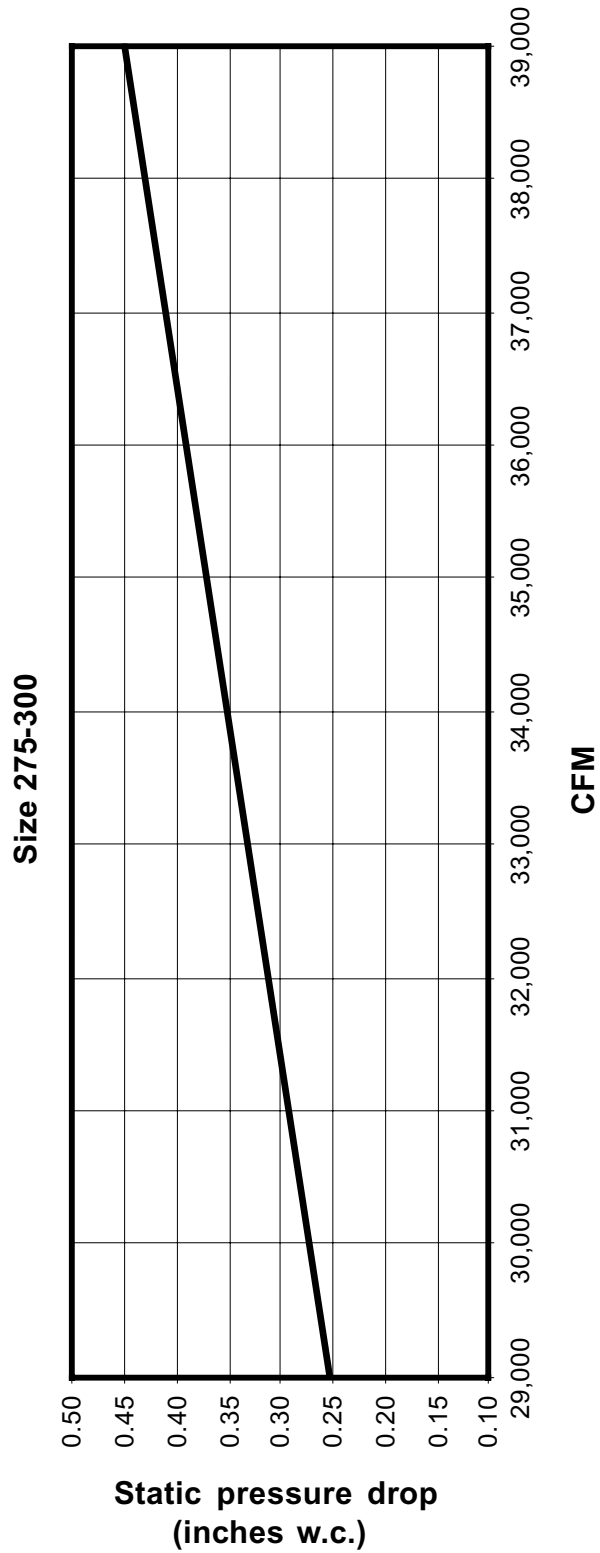

Pressure Drop Chart

Model GTD-160

Pressure Drop Chart

Model GTD-320

GTD 320 Air Side Pressure Drop - Averaged

Pressure Drop Chart

Model GTD-480

GTD 480 Air Side Pressure Drop - Averaged

Pressure Drop Chart

Model GTD-800

GTD 800 Air Side Pressure Drop - Averaged

Pressure Drop Chart

Model GTD-1120

GTD 1120 Air Side Pressure Drop - Averaged

Pressure Drop Chart

Model GTDM-25-40

Pressure Drop Chart

Model GTDM-45-55

Pressure Drop Chart

Model GTDM-65-75

Pressure Drop Chart

Model GTDM-85-100

Pressure Drop Chart

Model GTDM-125-175

Pressure Drop Chart

Model GTDM-200-250

Pressure Drop Chart

Model GTDM-275-300

Pressure Drop Chart

Model GTDM-325-400

Pressure Drop Chart

Model GTDM-500-600