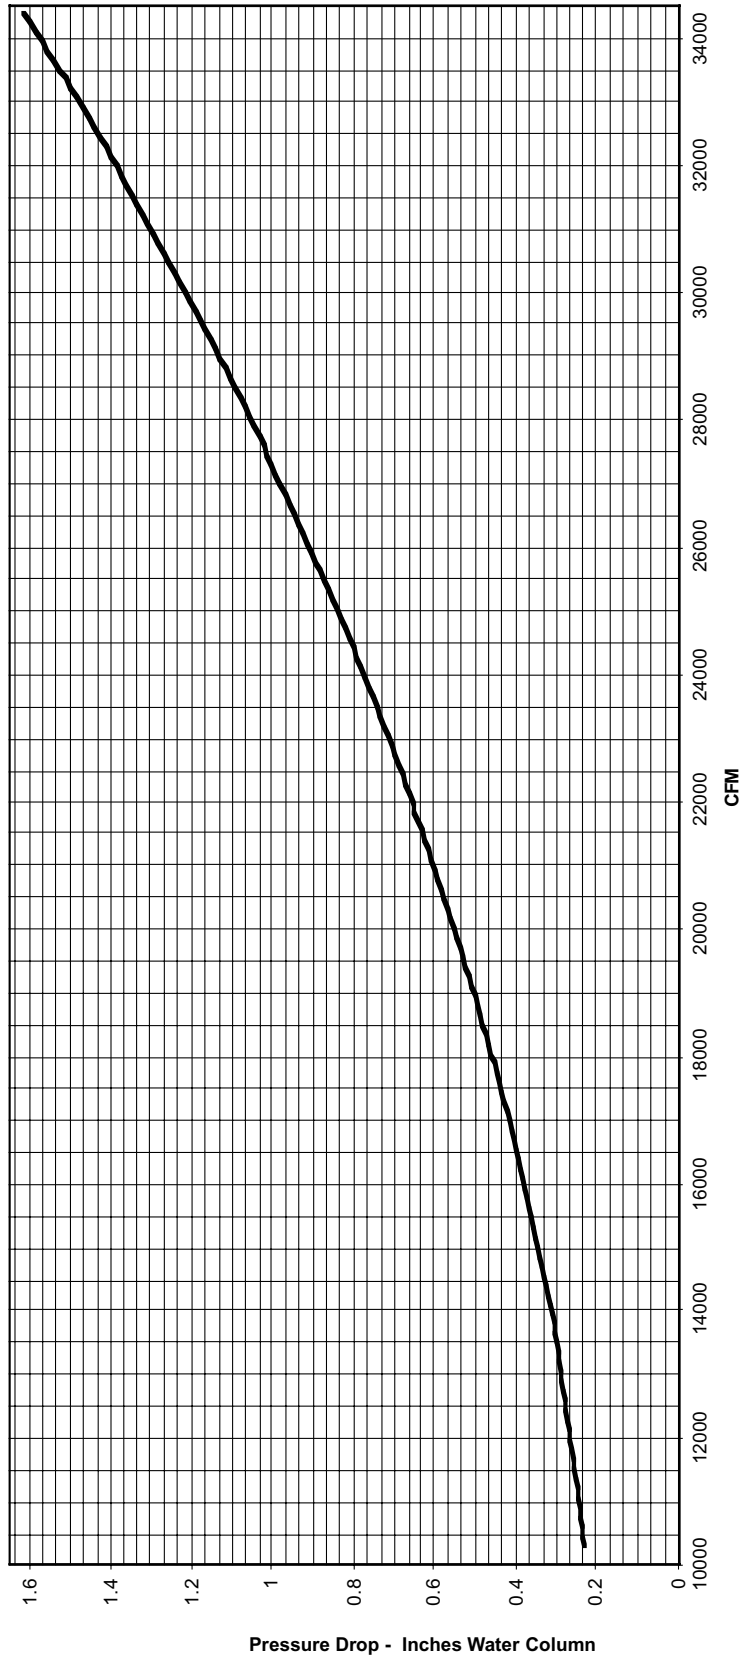

Pressure Drop Chart

Model GTD-160

Pressure Drop Chart

Model GTD-320

GTD 320 Air Side Pressure Drop - Averaged

Pressure Drop Chart

Model GTD-480

GTD 480 Air Side Pressure Drop - Averaged

Pressure Drop Chart

Model GTD-800

GTD 800 Air Side Pressure Drop - Averaged

Pressure Drop Chart

Model GTD-1120

GTD 1120 Air Side Pressure Drop - Averaged

Pressure Drop Chart

Model GTDM-25-40

Pressure Drop Chart

Model GTDM-45-55

Pressure Drop Chart

Model GTDM-65-75

Pressure Drop Chart

Model GTDM-85-100

Pressure Drop Chart

Model GTDM-125-175