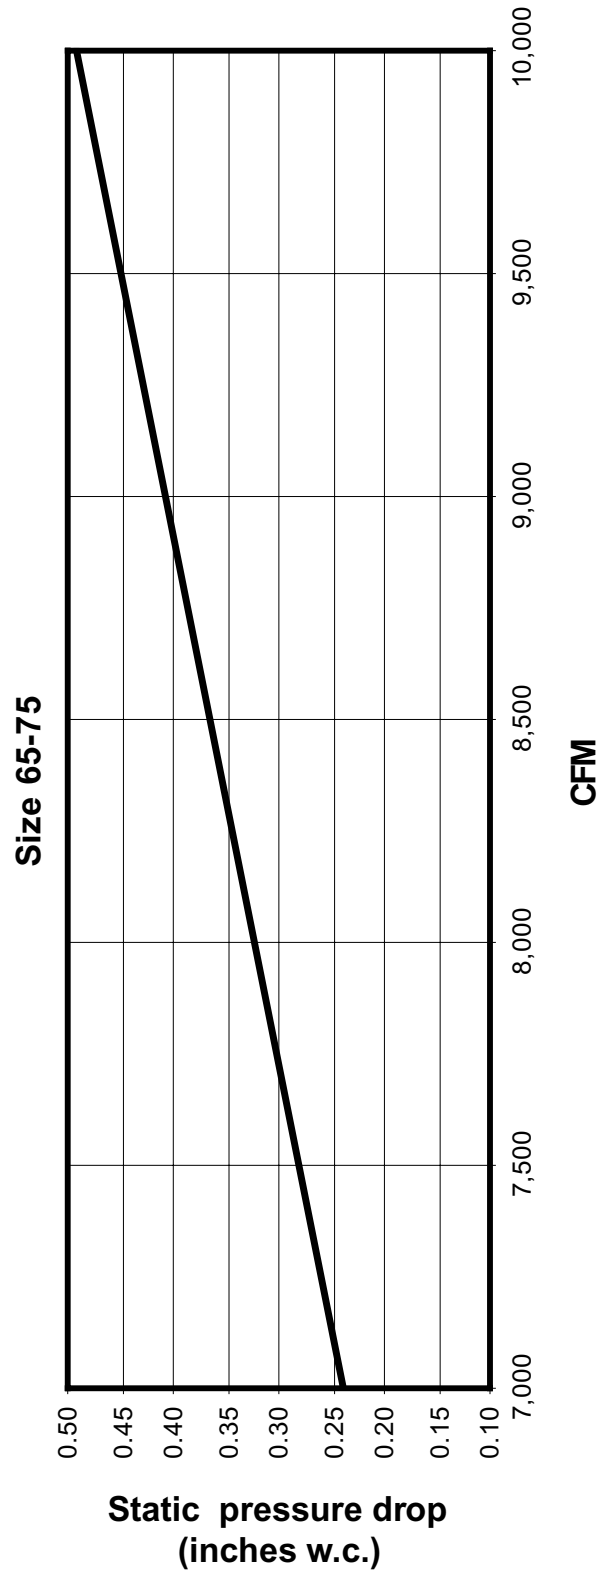

Pressure Drop Chart

Model GTD-160

Pressure Drop Chart

Model GTD-320

GTD 320 Air Side Pressure Drop - Averaged

Pressure Drop Chart

Model GTD-480

GTD 480 Air Side Pressure Drop - Averaged

Pressure Drop Chart

Model GTD-800

GTD 800 Air Side Pressure Drop - Averaged

Pressure Drop Chart

Model GTD-1120

GTD 1120 Air Side Pressure Drop - Averaged

Pressure Drop Chart

Model GTDM-25-40

Pressure Drop Chart

Model GTDM-45-55

Pressure Drop Chart

Model GTDM-65-75

Pressure Drop Chart

Model GTDM-85-100

Pressure Drop Chart

Model GTDM-125-175

Pressure Drop Chart

Model GTDM-200-250

Pressure Drop Chart

Model GTDM-275-300

Pressure Drop Chart

Model GTDM-325-400

Pressure Drop Chart

Model GTDM-500-600