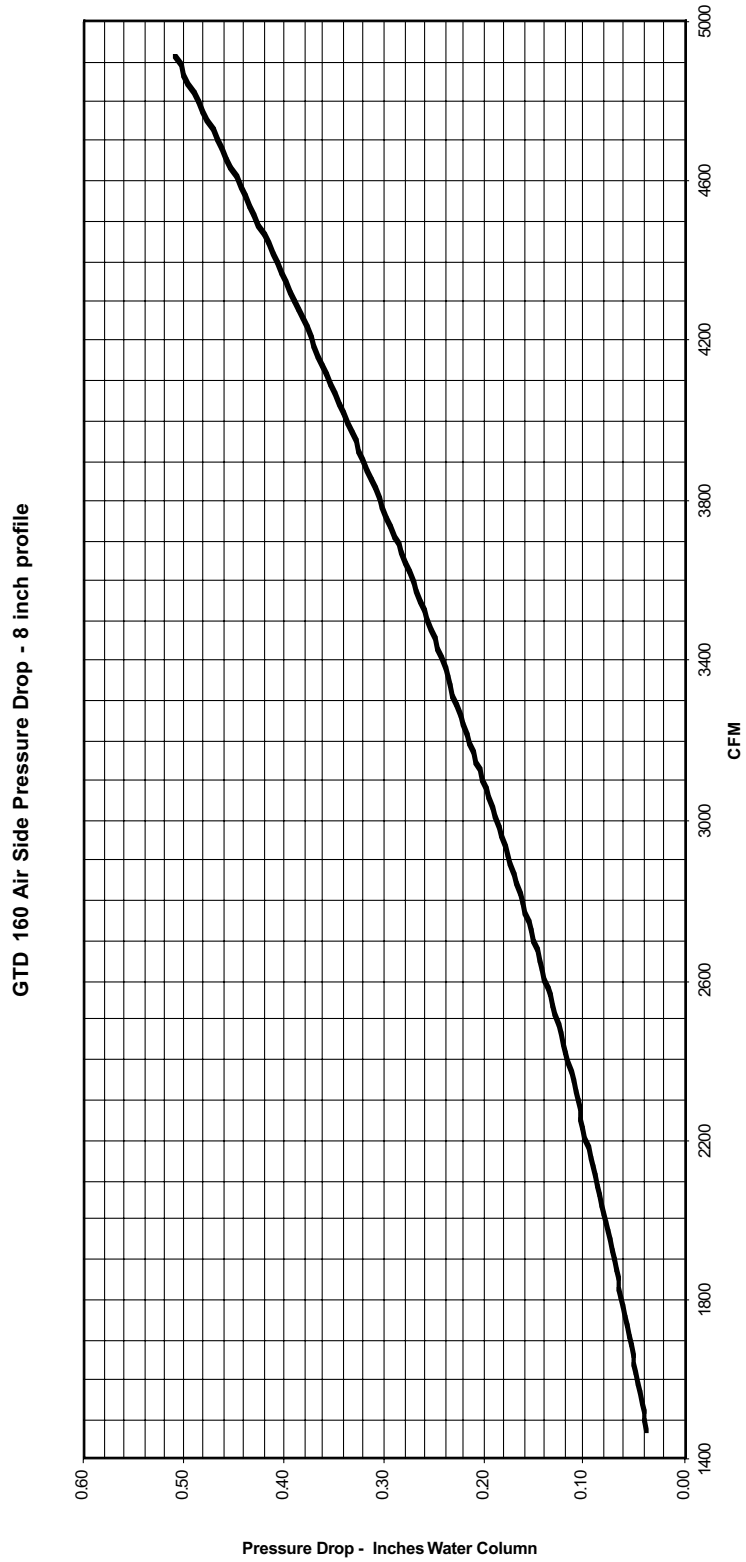

Pressure Drop Chart

Model GTD-160

Pressure Drop Chart

Model GTD-320

GTD 320 Air Side Pressure Drop - Averaged

Pressure Drop Chart

Model GTD-480

GTD 480 Air Side Pressure Drop - Averaged

Pressure Drop Chart

Model GTD-800

GTD 800 Air Side Pressure Drop - Averaged

Pressure Drop Chart

Model GTD-1120

GTD 1120 Air Side Pressure Drop - Averaged

Pressure Drop Chart

Model GTDM-25-40

Pressure Drop Chart

Model GTDM-45-55

Pressure Drop Chart

Model GTDM-65-75

Pressure Drop Chart

Model GTDM-85-100

Pressure Drop Chart

Model GTDM-125-175

Pressure Drop Chart

Model GTDM-200-250

Pressure Drop Chart

Model GTDM-275-300

Pressure Drop Chart

Model GTDM-325-400

Pressure Drop Chart

Model GTDM-500-600