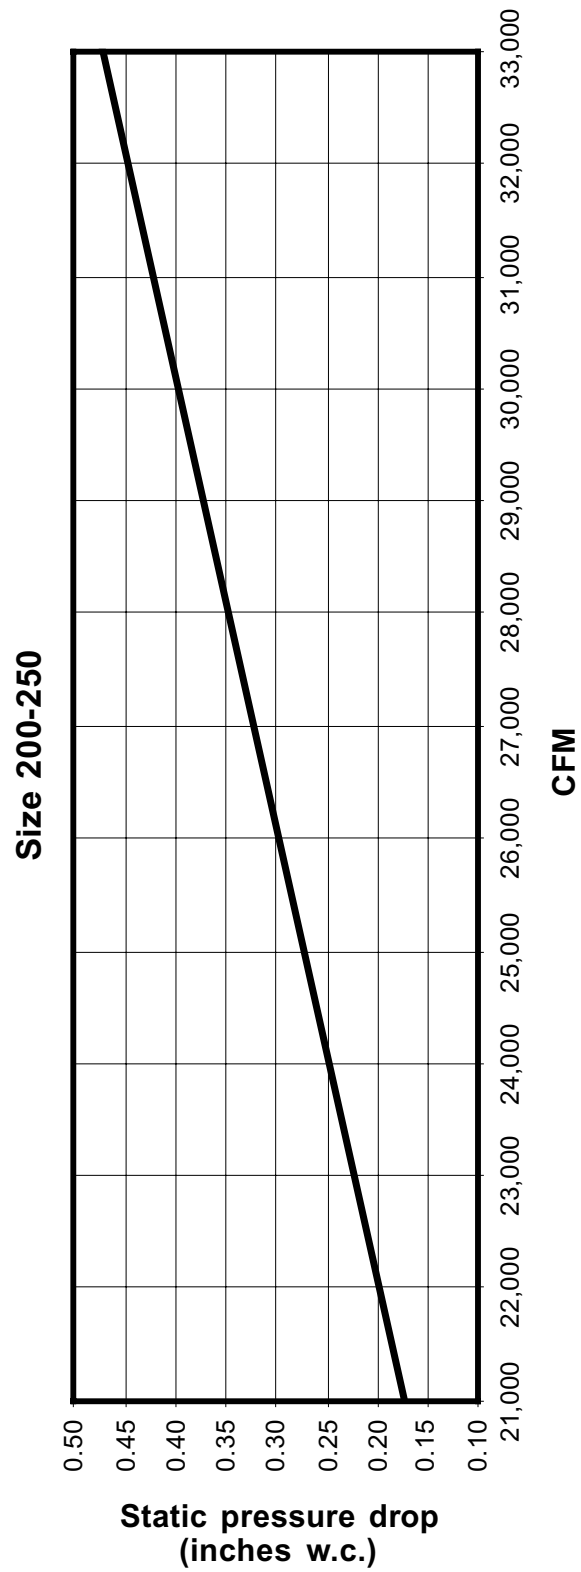

Pressure Drop Chart

Model GTD-160

Pressure Drop Chart

Model GTD-320

GTD 320 Air Side Pressure Drop - Averaged

Pressure Drop Chart

Model GTD-480

GTD 480 Air Side Pressure Drop - Averaged

Pressure Drop Chart

Model GTD-800

GTD 800 Air Side Pressure Drop - Averaged

Pressure Drop Chart

Model GTD-1120

GTD 1120 Air Side Pressure Drop - Averaged

Pressure Drop Chart

Model GTDM-25-40

Pressure Drop Chart

Model GTDM-45-55

Pressure Drop Chart

Model GTDM-65-75

Pressure Drop Chart

Model GTDM-85-100

Pressure Drop Chart

Model GTDM-125-175

Pressure Drop Chart

Model GTDM-200-250

Pressure Drop Chart

Model GTDM-275-300

Pressure Drop Chart

Model GTDM-325-400

Pressure Drop Chart

Model GTDM-500-600