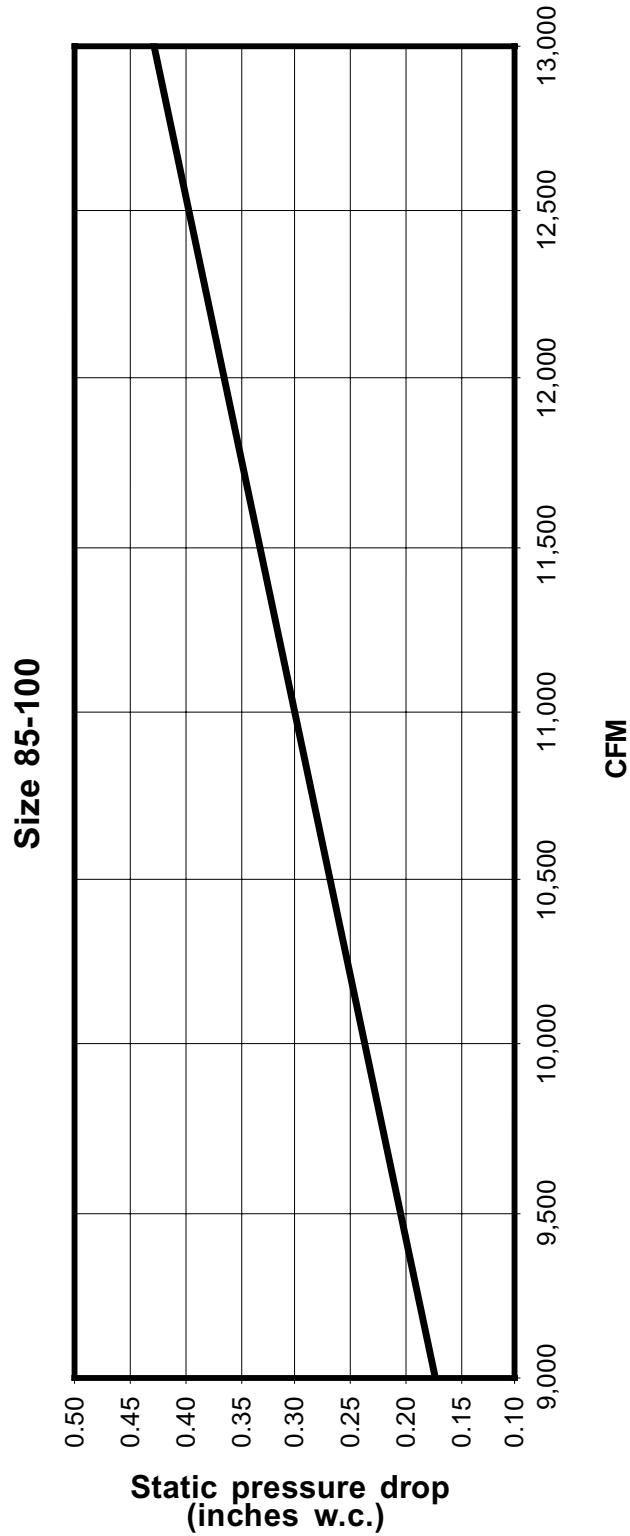

Pressure Drop Chart

Model GTD-160

Pressure Drop Chart

Model GTD-320

GTD 320 Air Side Pressure Drop - Averaged

Pressure Drop Chart

Model GTD-480

GTD 480 Air Side Pressure Drop - Averaged

Pressure Drop Chart

Model GTD-800

GTD 800 Air Side Pressure Drop - Averaged

Pressure Drop Chart

Model GTD-1120

GTD 1120 Air Side Pressure Drop - Averaged

Pressure Drop Chart

Model GTDM-25-40

Pressure Drop Chart

Model GTDM-45-55

Pressure Drop Chart

Model GTDM-65-75

Pressure Drop Chart

Model GTDM-85-100

Pressure Drop Chart

Model GTDM-125-175

Pressure Drop Chart

Model GTDM-200-250

Pressure Drop Chart

Model GTDM-275-300

Pressure Drop Chart

Model GTDM-325-400

Pressure Drop Chart

Model GTDM-500-600