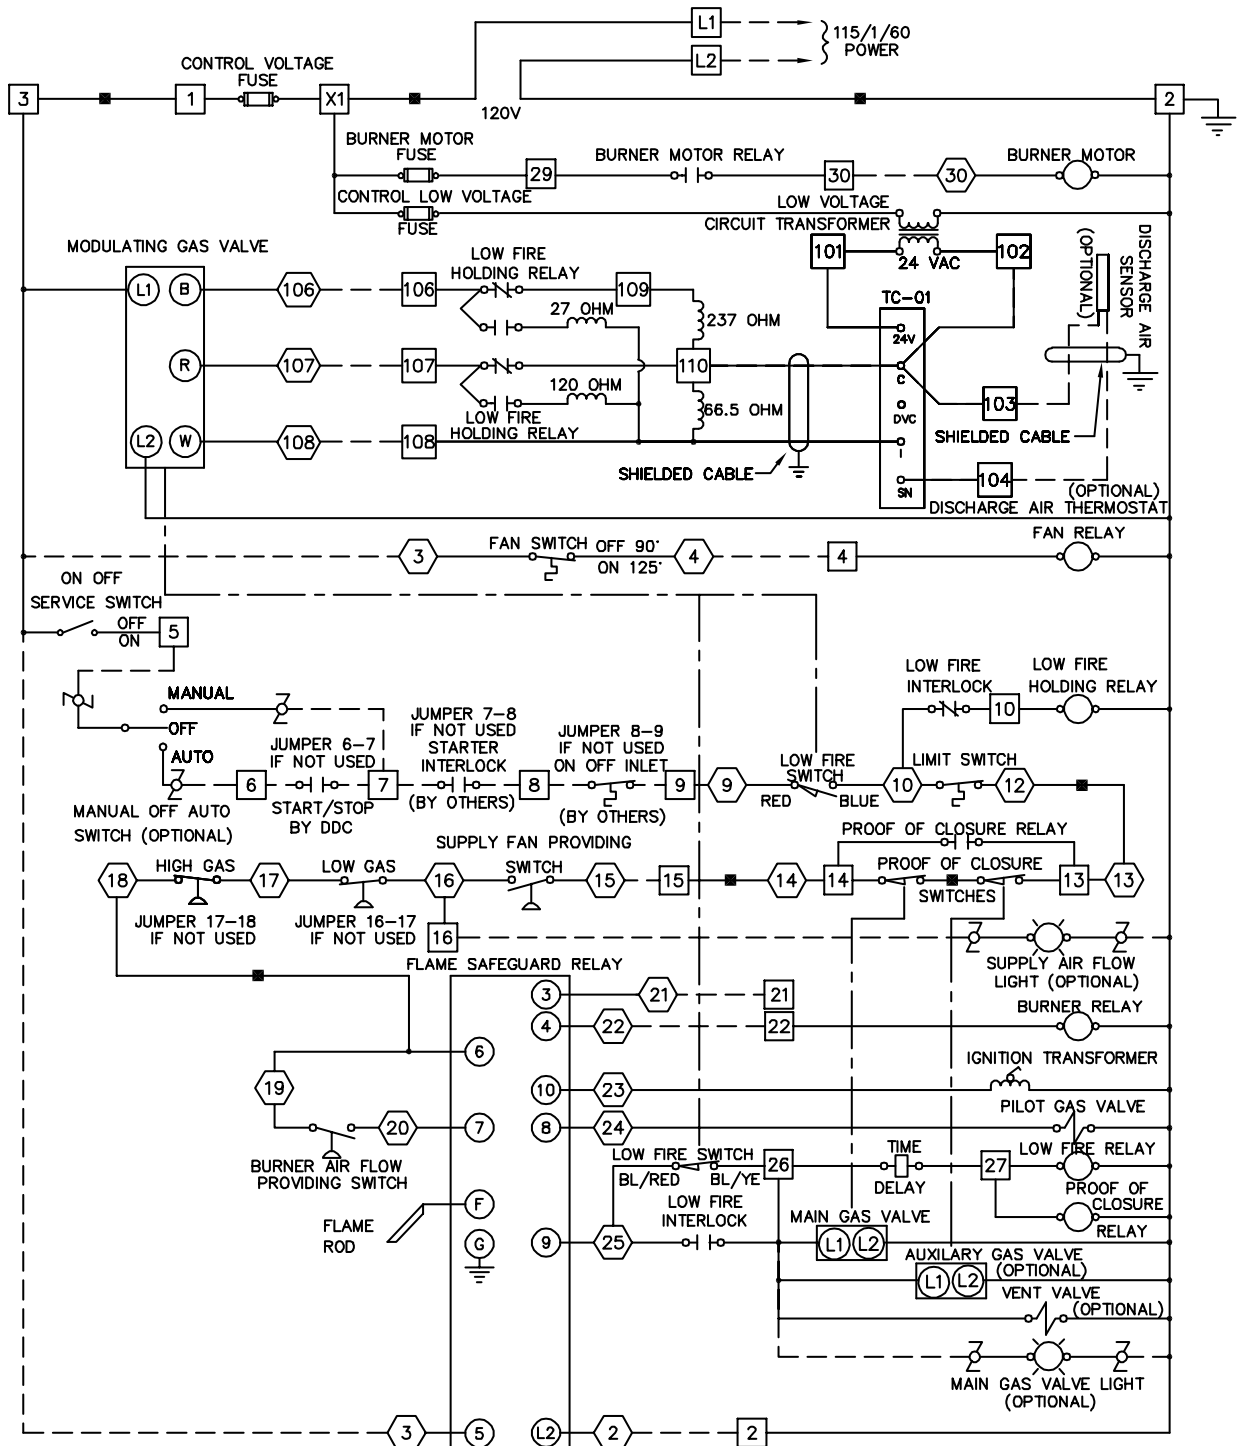

Wiring Diagram

Typical Wiring Diagram – GTD-480

C000559

COOL DOWN INTERLOCK

Wiring Diagram

Typical Wiring Diagram – GTD-800 Through 1120

C000561

COOL DOWN INTERLOCK

Wiring Diagram

Typical Wiring Diagram – GTDM

C000565

CAUTION: OPEN & LOCK OUT
MAIN DISCONNECT SWITCH
BEFORE SERVICING
EQUIPMENT