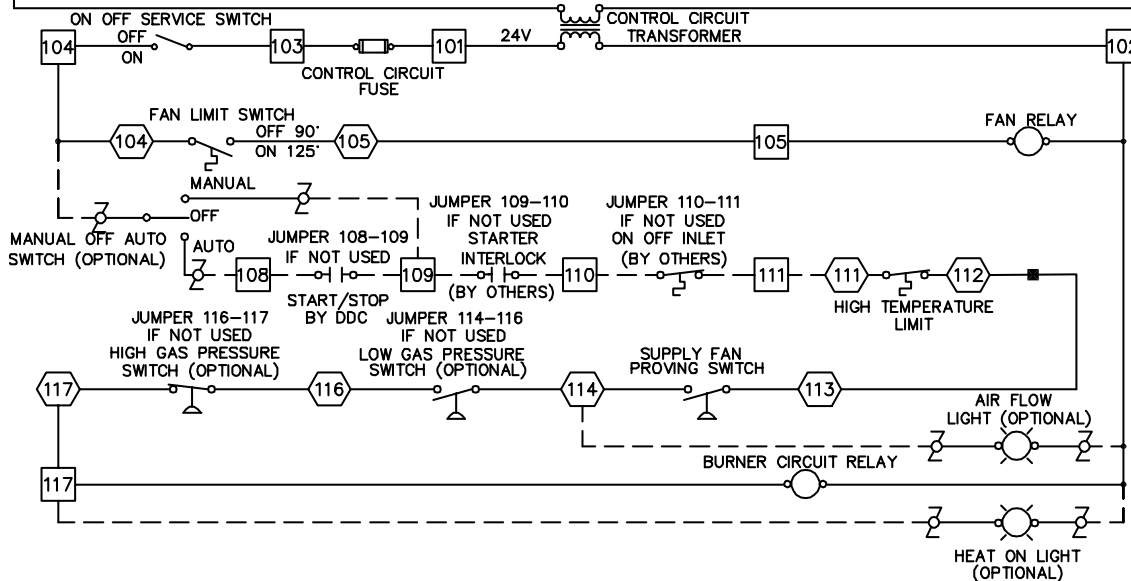

Wiring Diagram

Typical Wiring Diagram – GTD-480

C000559

COOL DOWN INTERLOCK

Wiring Diagram

Typical Wiring Diagram – GTD-800 Through 1120

C000561

COOL DOWN INTERLOCK

Wiring Diagram

Typical Wiring Diagram – GTDM

C000565

CAUTION: OPEN & LOCK OUT
MAIN DISCONNECT SWITCH
BEFORE SERVICING
EQUIPMENT