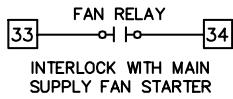

Wiring Diagram

Typical Wiring Diagram – GTD-480

C000559

COOL DOWN INTERLOCK

Wiring Diagram

Typical Wiring Diagram – GTD-800 Through 1120

C000561

COOL DOWN INTERLOCK