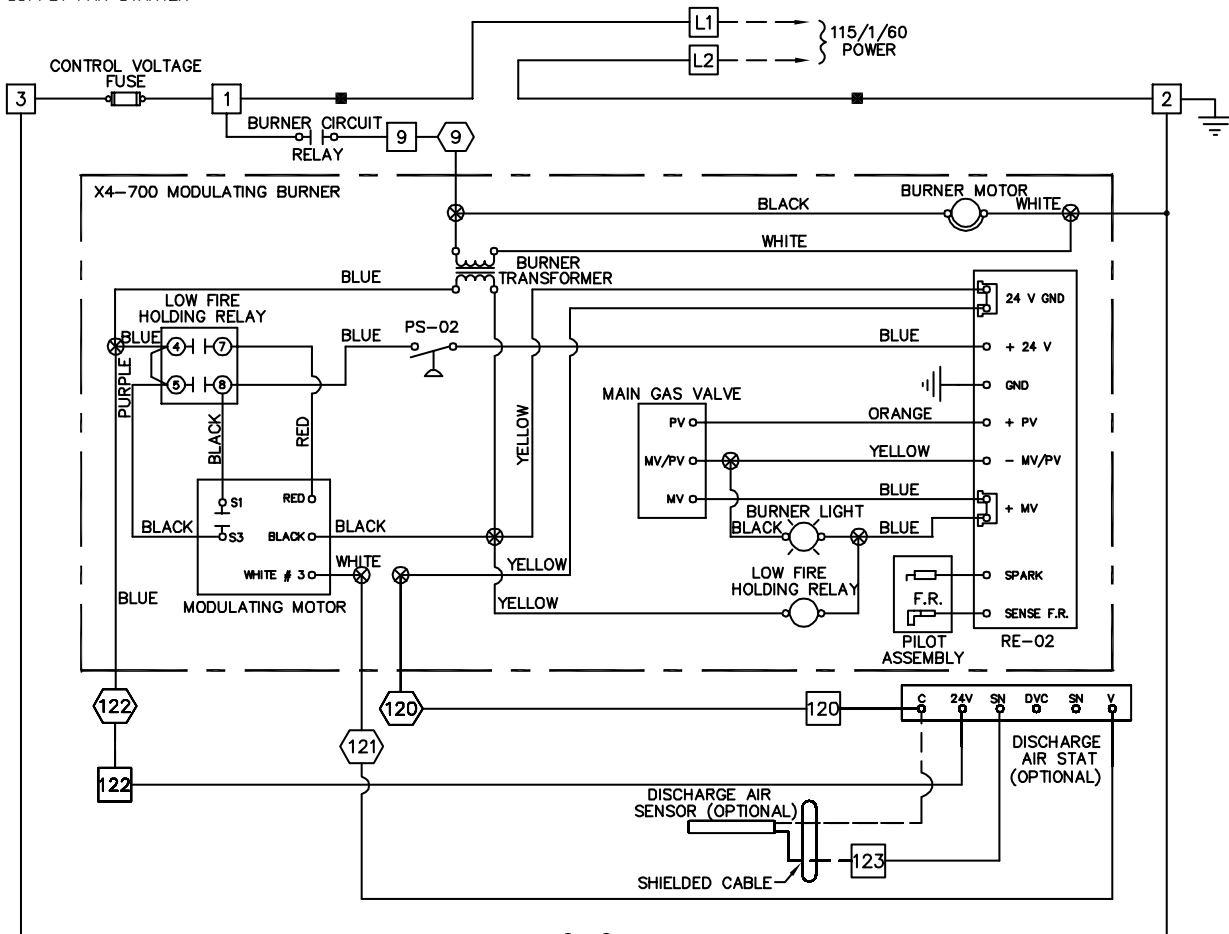

Wiring Diagram

Typical Wiring Diagram – GTD-480

C000559

COOL DOWN INTERLOCK

Wiring Diagram

Typical Wiring Diagram – GTD-800 Through 1120

C000561

COOL DOWN INTERLOCK

Wiring Diagram

Typical Wiring Diagram – GTDM

C000565

CAUTION: OPEN & LOCK OUT
MAIN DISCONNECT SWITCH
BEFORE SERVICING
EQUIPMENT